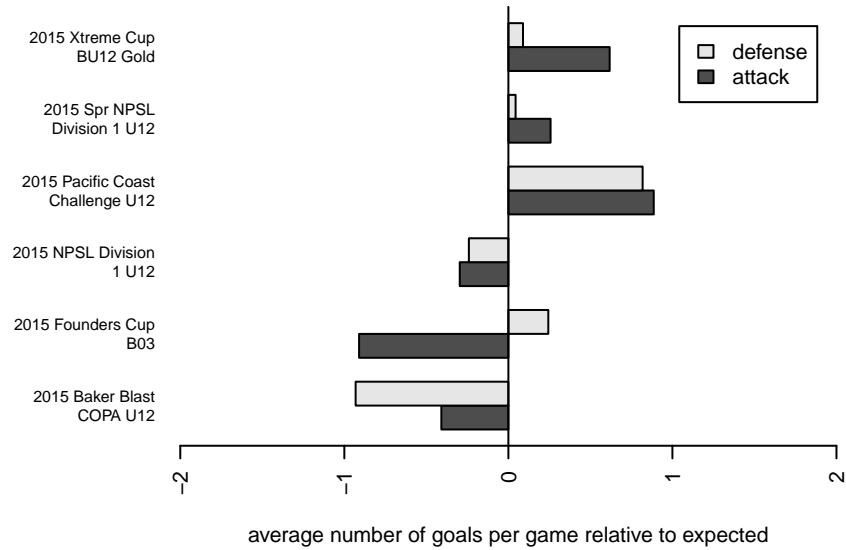

Performance relative to 13 month average