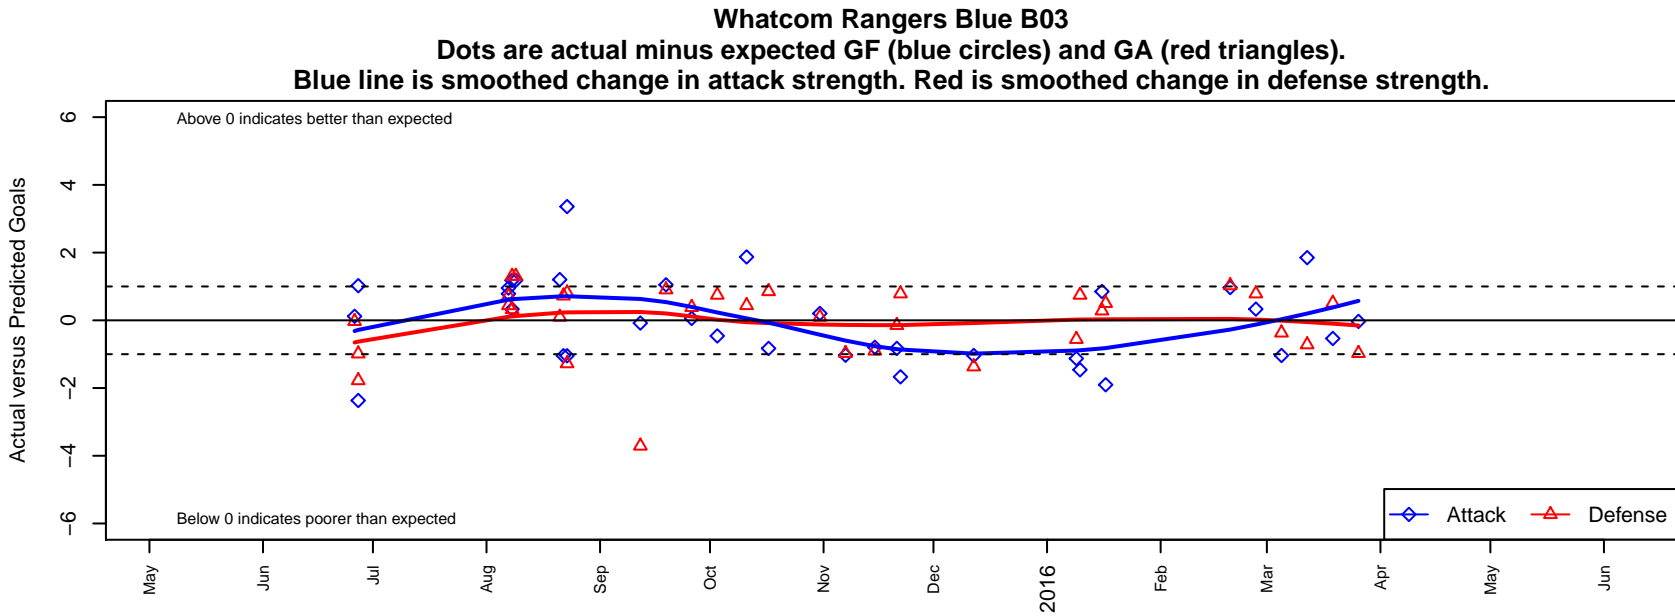

**attack and defense variance (black dot)
relative to other teams
and top 10 in region**

**attack and defense rating
relative to others at age
and all opponents in last 13 months**

Whatcom Rangers Blue B03

Whatcom FC Rangers
Bellingham, WA
B03 total strength=688
attack=0.6 defense=0.77
fall league = NPSL Div 1 U12
spr league = Spr NPSL Div 1 U12

alt names used:
24 WFC Rangers BU12 BLUE
09 WFC Rangers BU03 BLUE
Whatcom FC Rangers BU03 Blue
WFC Rangers B03 Blue
Whatcom FC Rangers – BU03 Blue
Whatcom FC Rangers BU03 Blue

Venues played:
2015 Baker Blast COPA U12
2015 Pacific Coast Challenge U12
2015 Xtreme Cup BU12 Gold
2015 NPSL Division 1 U12
2015 Founders Cup B03
2015 Spr NPSL Division 1 U12