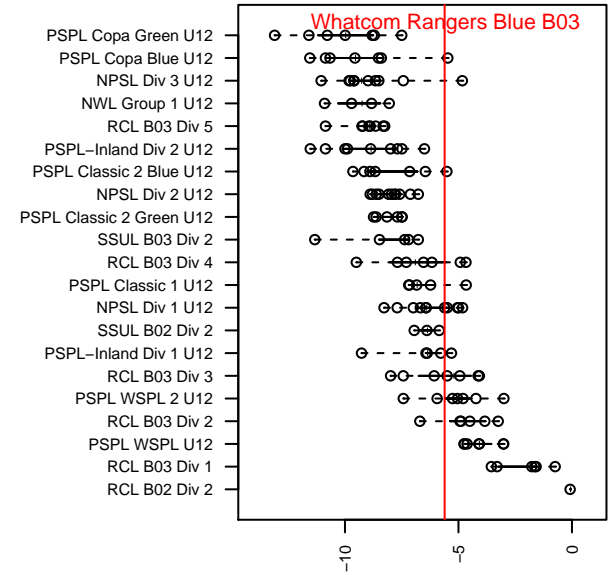

**attack and defense rating
relative to others at age
and all opponents in last 13 months**